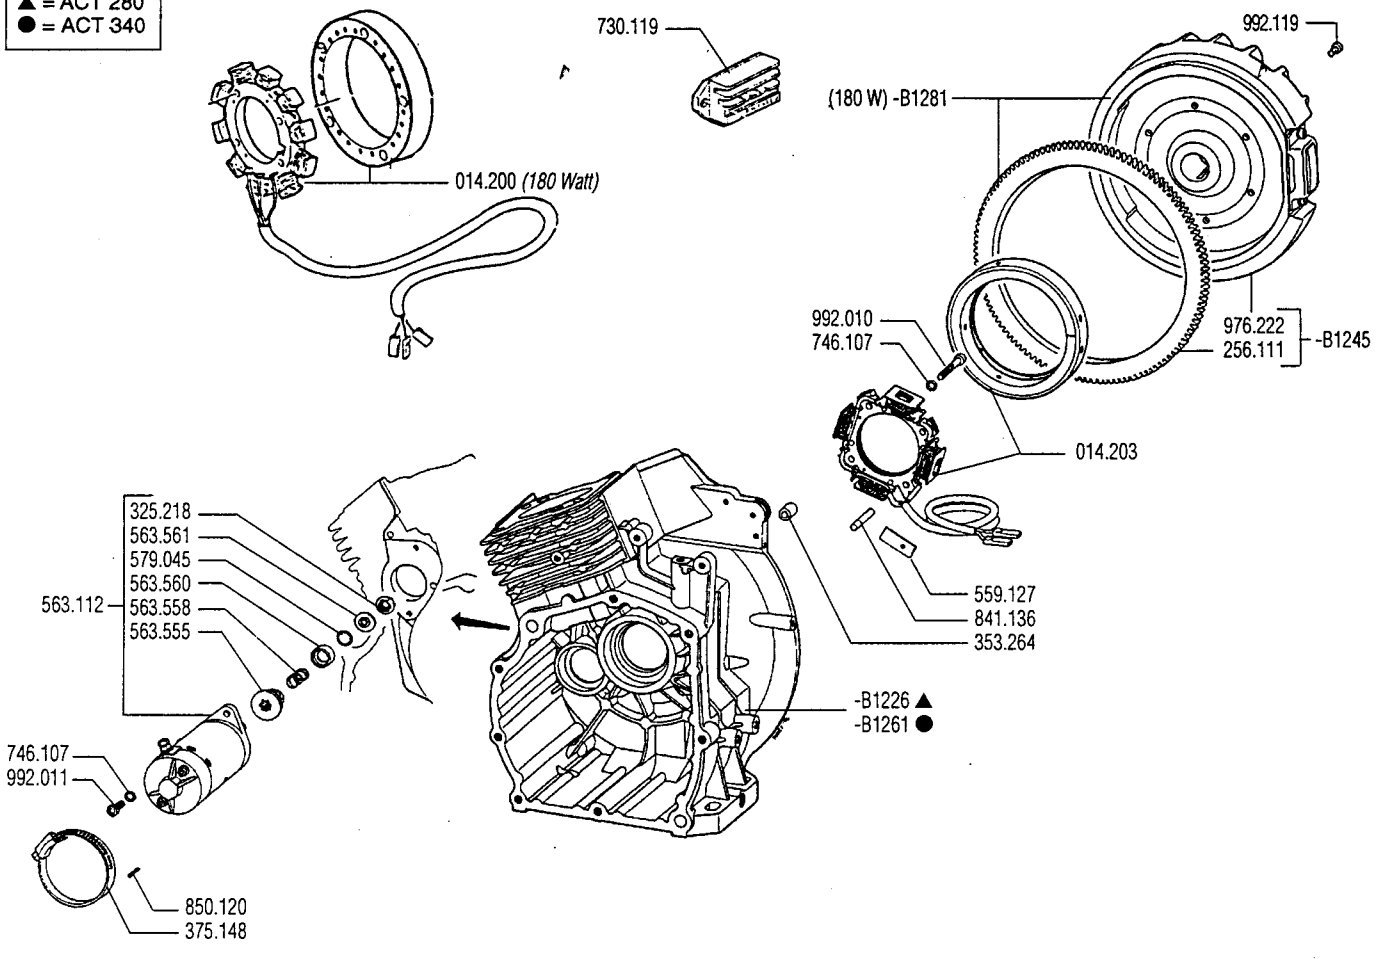

ACT 280 - OHC ACT 340 - OHC

- cod. -B1275 SHORT BLOCK ACT 280 STD
- cod. -B1276 SHORT BLOCK ACT 280 ELEST
- cod. -B1277 SHORT BLOCK ACT 340 STD
- cod. -B1278 SHORT BLOCK ACT 340 ELEST

- ▲ = ACT 280
- = ACT 340

- 399 = Nero - Black
- 395 = Giallo - Yellow

RICAMBI - SPARE PARTS - ERSATZTEILE - PIECES DETACHEES - REPUESTOS

RICAMBI - SPARE PARTS - ERSATZTEILE - PIECES DETACHEES - REPUESTOS

RICAMBI - SPARE PARTS - ERSATZTEILE - PIECES DETACHEES - REPUESTOS

(A.E - E.S.) 989.225
(A.A - R.S.) 989.226

A.E. = Avviamento Elettrico - E.S. = Electric Start
A.A. = Avviamento Autoavvolgente - R.S. = Rope Start

-B1252

▲ = ACT 280
● = ACT 340

RICAMBI - SPARE PARTS - ERSATZTEILE - PIECES DETACHEES - REPUESTOS