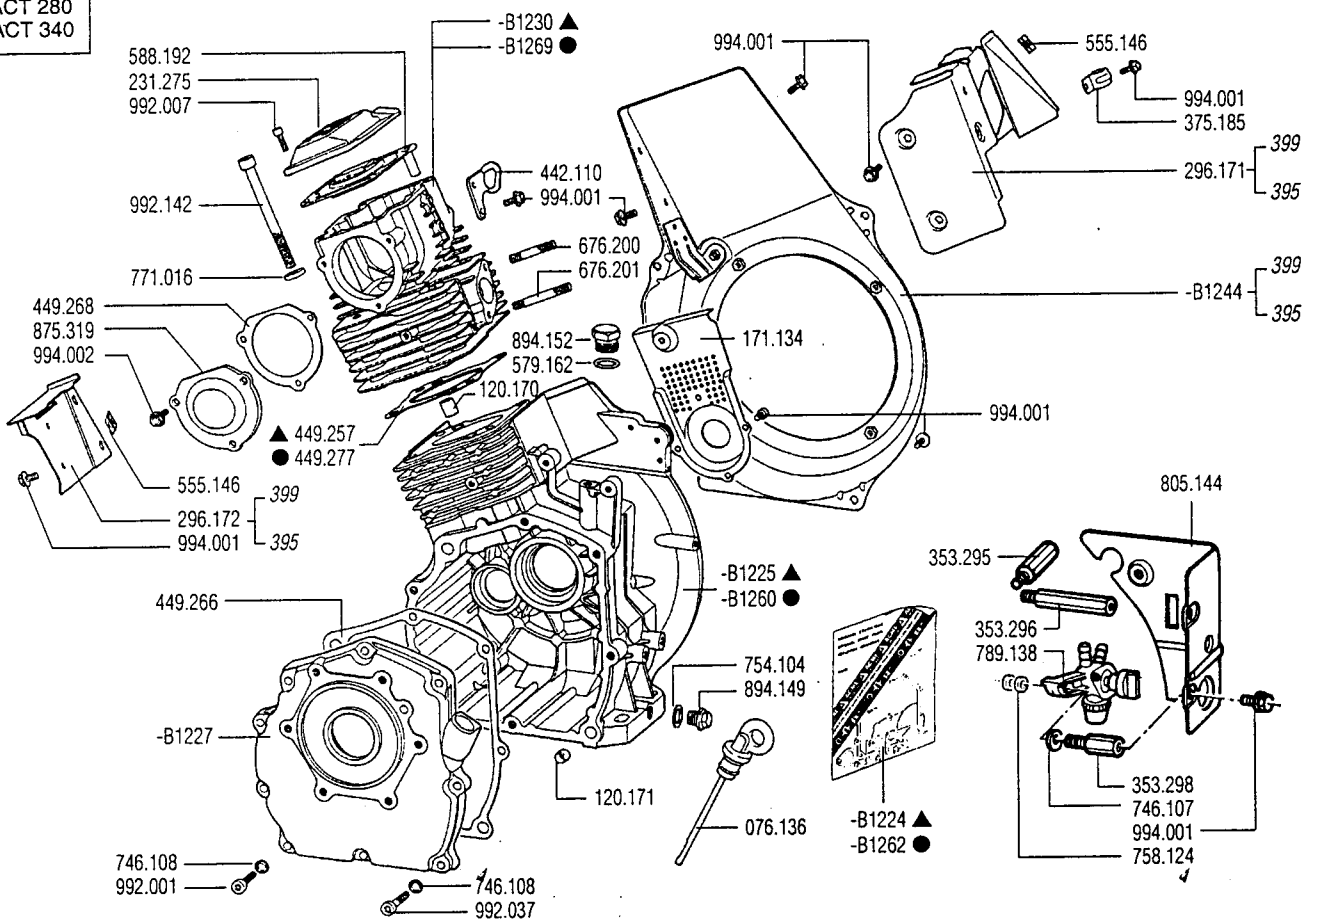

ACT 280 - OHC ACT 340 - OHC

- cod. -B1275 SHORT BLOCK ACT 280 STD
- cod. -B1276 SHORT BLOCK ACT 280 ELEST
- cod. -B1277 SHORT BLOCK ACT 340 STD
- cod. -B1278 SHORT BLOCK ACT 340 ELEST

- ▲ = ACT 280
- = ACT 340

- 399 = Nero - Black
- 395 = Giallo - Yellow

RICAMBI - SPARE PARTS - ERSATZTEILE - PIECES DETACHEES - REPUESTOS

RICAMBI - SPARE PARTS - ERSATZTEILE - PIECES DETACHEES - REPUESTOS

RICAMBI - SPARE PARTS - ERSATZTEILE - PIECES DETACHEES - REPUESTOS

(A.E - E.S.) 989.225
(A.A - R.S.) 989.226

A.E. = Avviamento Elettrico - E.S. = Electric Start
A.A. = Avviamento Autoavvolgente - R.S. = Rope Start

-B1252

▲ = ACT 280
● = ACT 340

RICAMBI - SPARE PARTS - ERSATZTEILE - PIECES DETACHEES - REPUESTOS