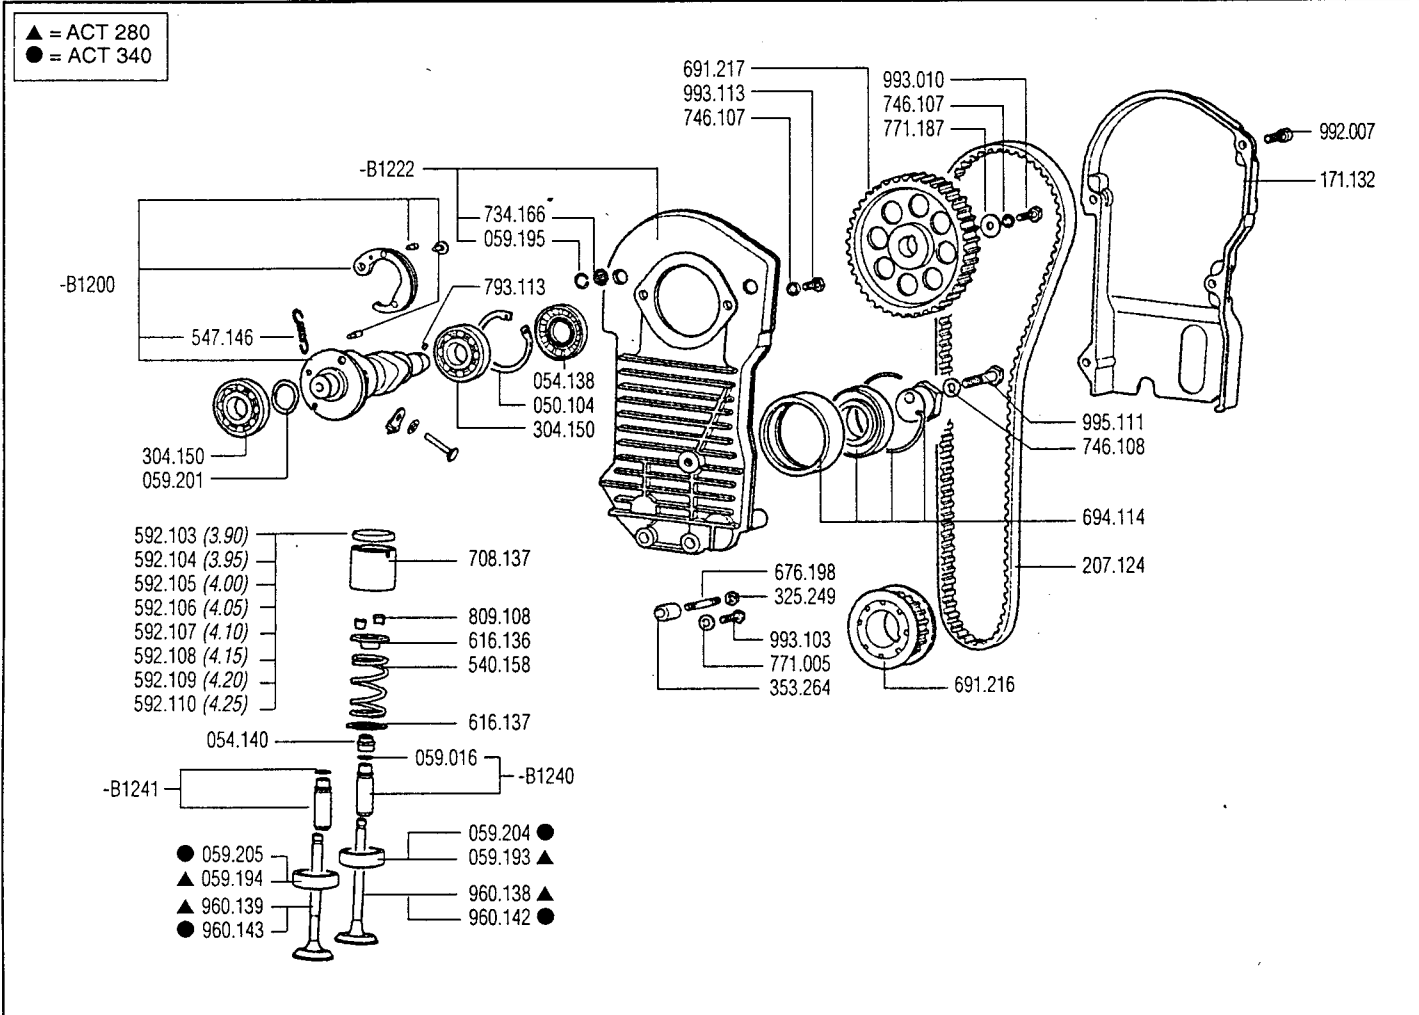

ACT 280 - OHC ACT 340 - OHC

- cod. -B1275 SHORT BLOCK ACT 280 STD
- cod. -B1276 SHORT BLOCK ACT 280 ELEST
- cod. -B1277 SHORT BLOCK ACT 340 STD
- cod. -B1278 SHORT BLOCK ACT 340 ELEST

- ▲ = ACT 280
- = ACT 340

- 399 = Nero - Black
- 395 = Giallo - Yellow

RICAMBI - SPARE PARTS - ERSATZTEILE - PIECES DETACHEES - REPUESTOS

RICAMBI - SPARE PARTS - ERSATZTEILE - PIECES DETACHEES - REPUESTOS

RICAMBI - SPARE PARTS - ERSATZTEILE - PIECES DETACHEES - REPUESTOS

(A.E - E.S.) 989.225
(A.A - R.S.) 989.226

A.E. = Avviamento Elettrico - E.S. = Electric Start
A.A. = Avviamento Autoavvolgente - R.S. = Rope Start

-B1252

▲ = ACT 280
● = ACT 340

RICAMBI - SPARE PARTS - ERSATZTEILE - PIECES DETACHEES - REPUESTOS