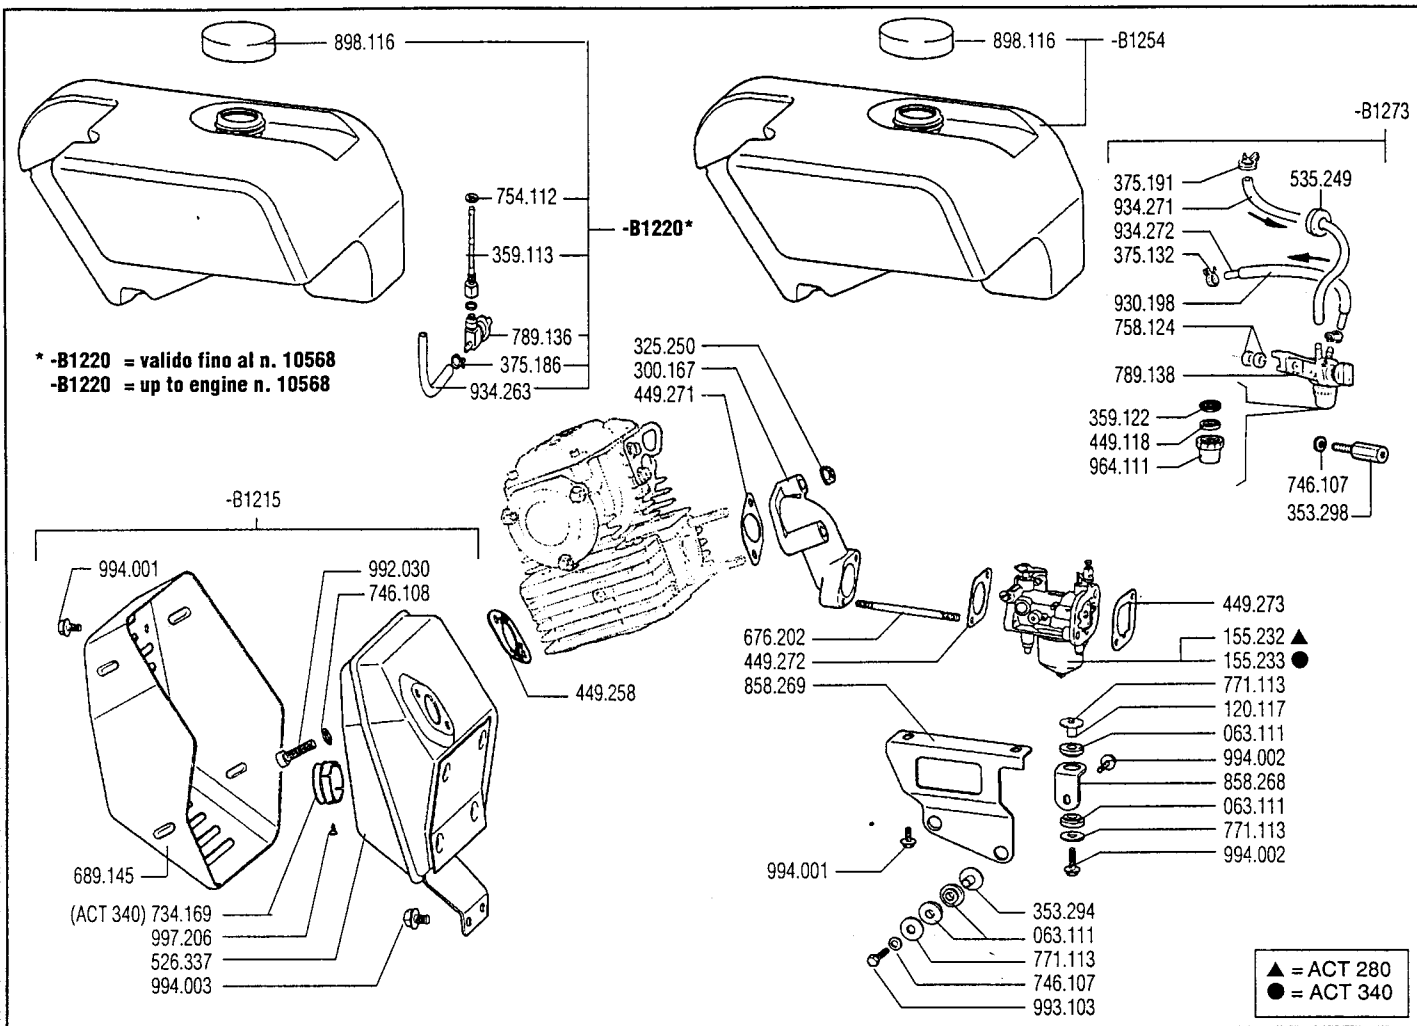

ACT 280 - OHC ACT 340 - OHC

- cod. -B1275 SHORT BLOCK ACT 280 STD
- cod. -B1276 SHORT BLOCK ACT 280 ELEST
- cod. -B1277 SHORT BLOCK ACT 340 STD
- cod. -B1278 SHORT BLOCK ACT 340 ELEST

- ▲ = ACT 280
- = ACT 340

- 399 = Nero - Black
- 395 = Giallo - Yellow

RICAMBI - SPARE PARTS - ERSATZTEILE - PIECES DETACHEES - REPUESTOS

RICAMBI - SPARE PARTS - ERSATZTEILE - PIECES DETACHEES - REPUESTOS

RICAMBI - SPARE PARTS - ERSATZTEILE - PIECES DETACHEES - REPUESTOS

(A.E - E.S.) 989.225
(A.A - R.S.) 989.226

A.E. = Avviamento Elettrico - E.S. = Electric Start
A.A. = Avviamento Autoavvolgente - R.S. = Rope Start

-B1252

▲ = ACT 280
● = ACT 340

RICAMBI - SPARE PARTS - ERSATZTEILE - PIECES DETACHEES - REPUESTOS